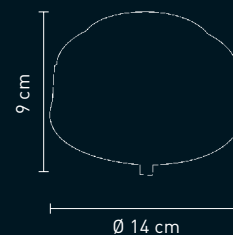

FLUSH

79025
deckenleuchte metall satin, glas satin
ceiling lamp metal satin, glass frosted

max. 40 Watt, 230 V, G9