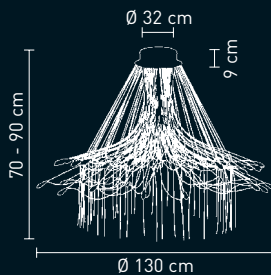

NEW WIND 48

94001
deckenleuchte aluminium, glas weiß
ceiling lamp aluminium, glass white

48 x 10 Watt, 12 V, G4