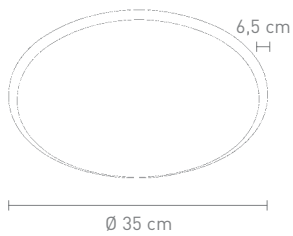

79105
deckenleuchte gips bronze
ceiling lamp plaster bronze

4 029599 035558