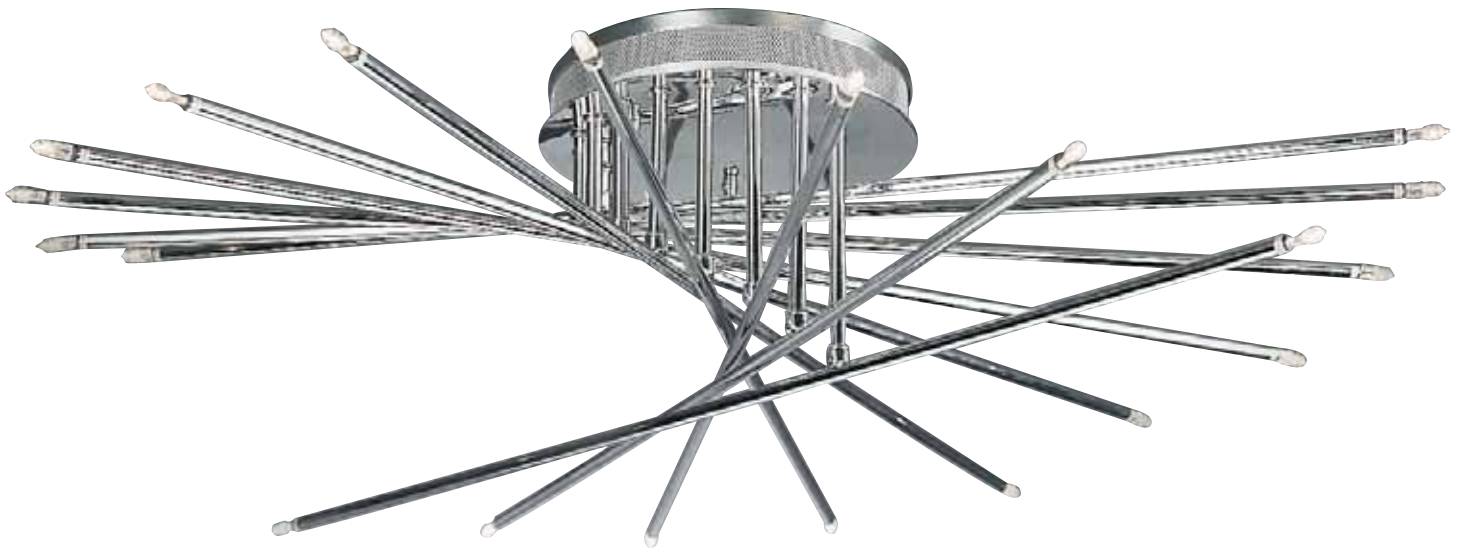

FOUNTAIN

94015
deckenleuchte metall chrom
ceiling lamp metall chrome

20 x 10 Watt, 12 V, G4