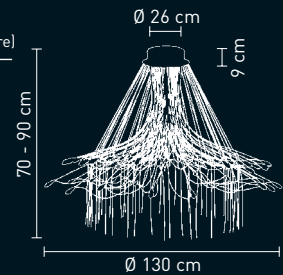

NEW WIND 36 (ohne Abb. / without picture)

94006
deckenleuchte aluminium, glas weiß
ceiling lamp aluminium, glass white

36 x 10 Watt, 12 V, G4